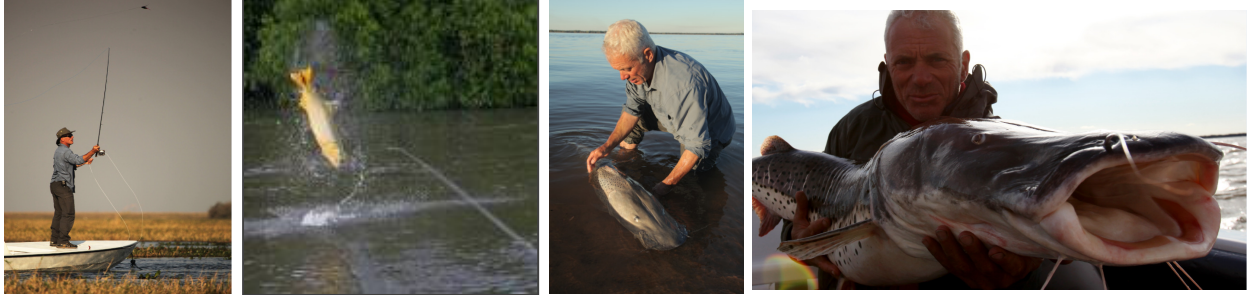

RIVER OF BLOOD

Argentina - Uruguay River, Parana River, Esteros Del Ibera

Golden Dorado, Boga, Piranha, Surubi, Bagre Catfish

The Amazon's predator-filled waters don't stop at the edge of the rainforest – they infiltrate out into a desolate and dangerous hinterland of rivers and marshes, where angler and explorer Jeremy Wade hears reports of a brutal underwater mutilation that severed a young man's prospects. This is an often-lawless, forgotten place home to some lethal and bloodthirsty creatures. Others baulk at the prospect of hunting down new river monsters out here, but on a mission that will bring him face to face with one of South America's greatest freshwater fighting fish Jeremy is determined to hunt down the slasher stalking Argentina's River of Blood.