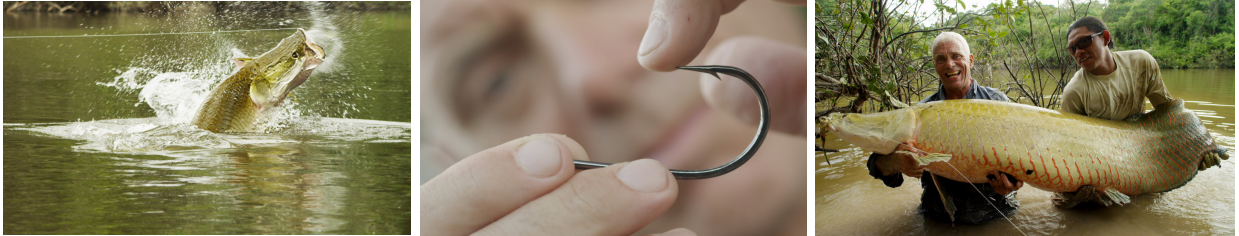

BODY SNATCHER

GUYANA – Rupununi River, Rewa River

Arapaima, Red-tailed catfish, black piranha

From the extreme north of South America, freshwater detective Jeremy Wade hears rumors of a body-snatching spirit said to drag men deep into the river, never to be seen again. A predatory freshwater mermaid, locals call her the *Water Mama*. She may be a beast of mythology, but the carnage she leaves in her wake is all too real. People are disappearing without trace, one by one from these waters and Jeremy is convinced there is a flesh and blood River Monster lurking behind the legend of the Killer Mermaids.